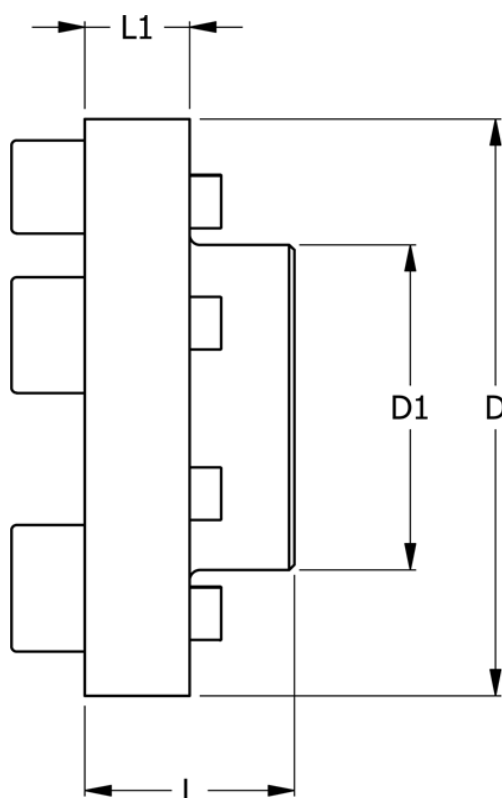

Article number: 330631523A

Description: Coupling N-Eupex str. 315  
Part 2 & 3 without bore

## Measures

D	= 315
D1	= 200
L	= 125
L1	= 47
Max bore	= 120
Torque (N m)	= 5500